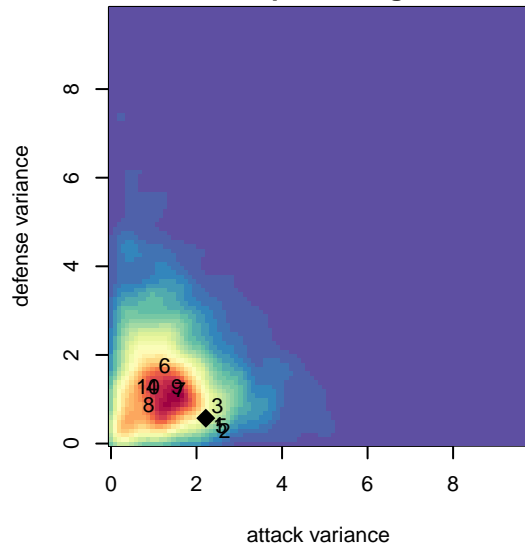

NORTAC Comets White G01

North Tacoma SC
North Tacoma, WA
G01 total strength=899
attack=1.95 defense=1.02
fall league = PSPL Copa U14

alt names used:

Venues played:
2015 PSPL Copa U14

**attack and defense variance (black dot)
relative to other teams
and top 10 in region**

**attack and defense rating
relative to others at age
and all opponents in last 13 months**

Performance relative to 13 month average

Performance relative to 13 month average

date	home		away		venue	pred.home	pred.away
2015-12-12	NORTAC Comets White G01	2	Fuerza FC Academy B G01	1	2015 PSPL Copa U14	5.74	0.69
2015-12-06	SGESC Fusion G01	0	NORTAC Comets White G01	5	2015 PSPL Copa U14	1.14	3.95
2015-11-15	Shoreline SC Verrou G01	2	NORTAC Comets White G01	1	2015 PSPL Copa U14	2.01	1.88
2015-11-07	NORTAC Comets White G01	4	ISC Gunners Select G01	1	2015 PSPL Copa U14	3.30	1.02
2015-10-31	Cascade FC White G01	0	NORTAC Comets White G01	5	2015 PSPL Copa U14	1.04	4.12
2015-10-25	NORTAC Comets White G01	8	CSC Velocity White G01	1	2015 PSPL Copa U14	5.71	0.60
2015-10-10	TC United White G01	3	NORTAC Comets White G01	1	2015 PSPL Copa U14	1.53	1.27
2015-10-03	NORTAC Comets White G01	1	Seattle Celtic Green G01	2	2015 PSPL Copa U14	1.15	2.12
2015-09-27	Fuerza FC Academy B G01	0	NORTAC Comets White G01	5	2015 PSPL Copa U14	0.69	5.74
2015-09-19	NORTAC Comets White G01	3	Shoreline SC Verrou G01	3	2015 PSPL Copa U14	1.88	2.01
2015-09-13	NORTAC Comets White G01	4	SGESC Fusion G01	1	2015 PSPL Copa U14	3.95	1.14
2015-09-12	ISC Gunners Select G01	1	NORTAC Comets White G01	3	2015 PSPL Copa U14	1.02	3.30