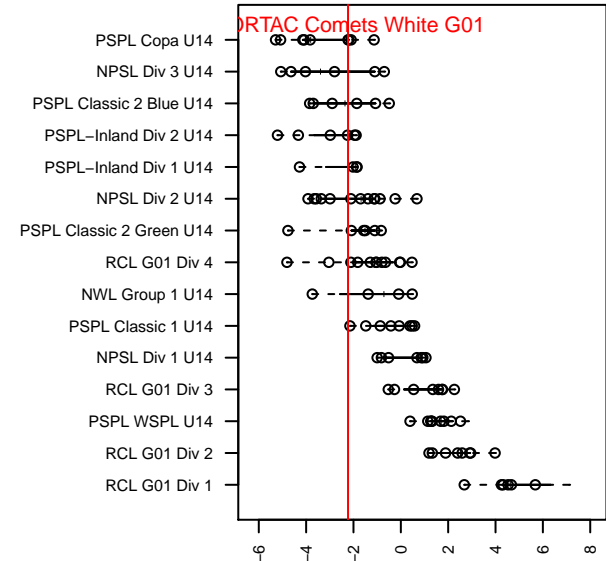

NORTAC Comets White G01

North Tacoma SC
North Tacoma, WA
G01 total strength=899
attack=1.95 defense=1.02
fall league = PSPL Copa U14

alt names used:

Venues played:
2015 PSPL Copa U14

**attack and defense variance (black dot)
relative to other teams
and top 10 in region**

**attack and defense rating
relative to others at age
and all opponents in last 13 months**

Performance relative to 13 month average

Performance relative to 13 month average

date	home		away		venue	pred.home	pred.away
2015-12-12	NORTAC Comets White G01	2	Fuerza FC Academy B G01	1	2015 PSPL Copa U14	5.74	0.69
2015-12-06	SGESC Fusion G01	0	NORTAC Comets White G01	5	2015 PSPL Copa U14	1.14	3.95
2015-11-15	Shoreline SC Verrou G01	2	NORTAC Comets White G01	1	2015 PSPL Copa U14	2.01	1.88
2015-11-07	NORTAC Comets White G01	4	ISC Gunners Select G01	1	2015 PSPL Copa U14	3.30	1.02
2015-10-31	Cascade FC White G01	0	NORTAC Comets White G01	5	2015 PSPL Copa U14	1.04	4.12
2015-10-25	NORTAC Comets White G01	8	CSC Velocity White G01	1	2015 PSPL Copa U14	5.71	0.60
2015-10-10	TC United White G01	3	NORTAC Comets White G01	1	2015 PSPL Copa U14	1.53	1.27
2015-10-03	NORTAC Comets White G01	1	Seattle Celtic Green G01	2	2015 PSPL Copa U14	1.15	2.12
2015-09-27	Fuerza FC Academy B G01	0	NORTAC Comets White G01	5	2015 PSPL Copa U14	0.69	5.74
2015-09-19	NORTAC Comets White G01	3	Shoreline SC Verrou G01	3	2015 PSPL Copa U14	1.88	2.01
2015-09-13	NORTAC Comets White G01	4	SGESC Fusion G01	1	2015 PSPL Copa U14	3.95	1.14
2015-09-12	ISC Gunners Select G01	1	NORTAC Comets White G01	3	2015 PSPL Copa U14	1.02	3.30